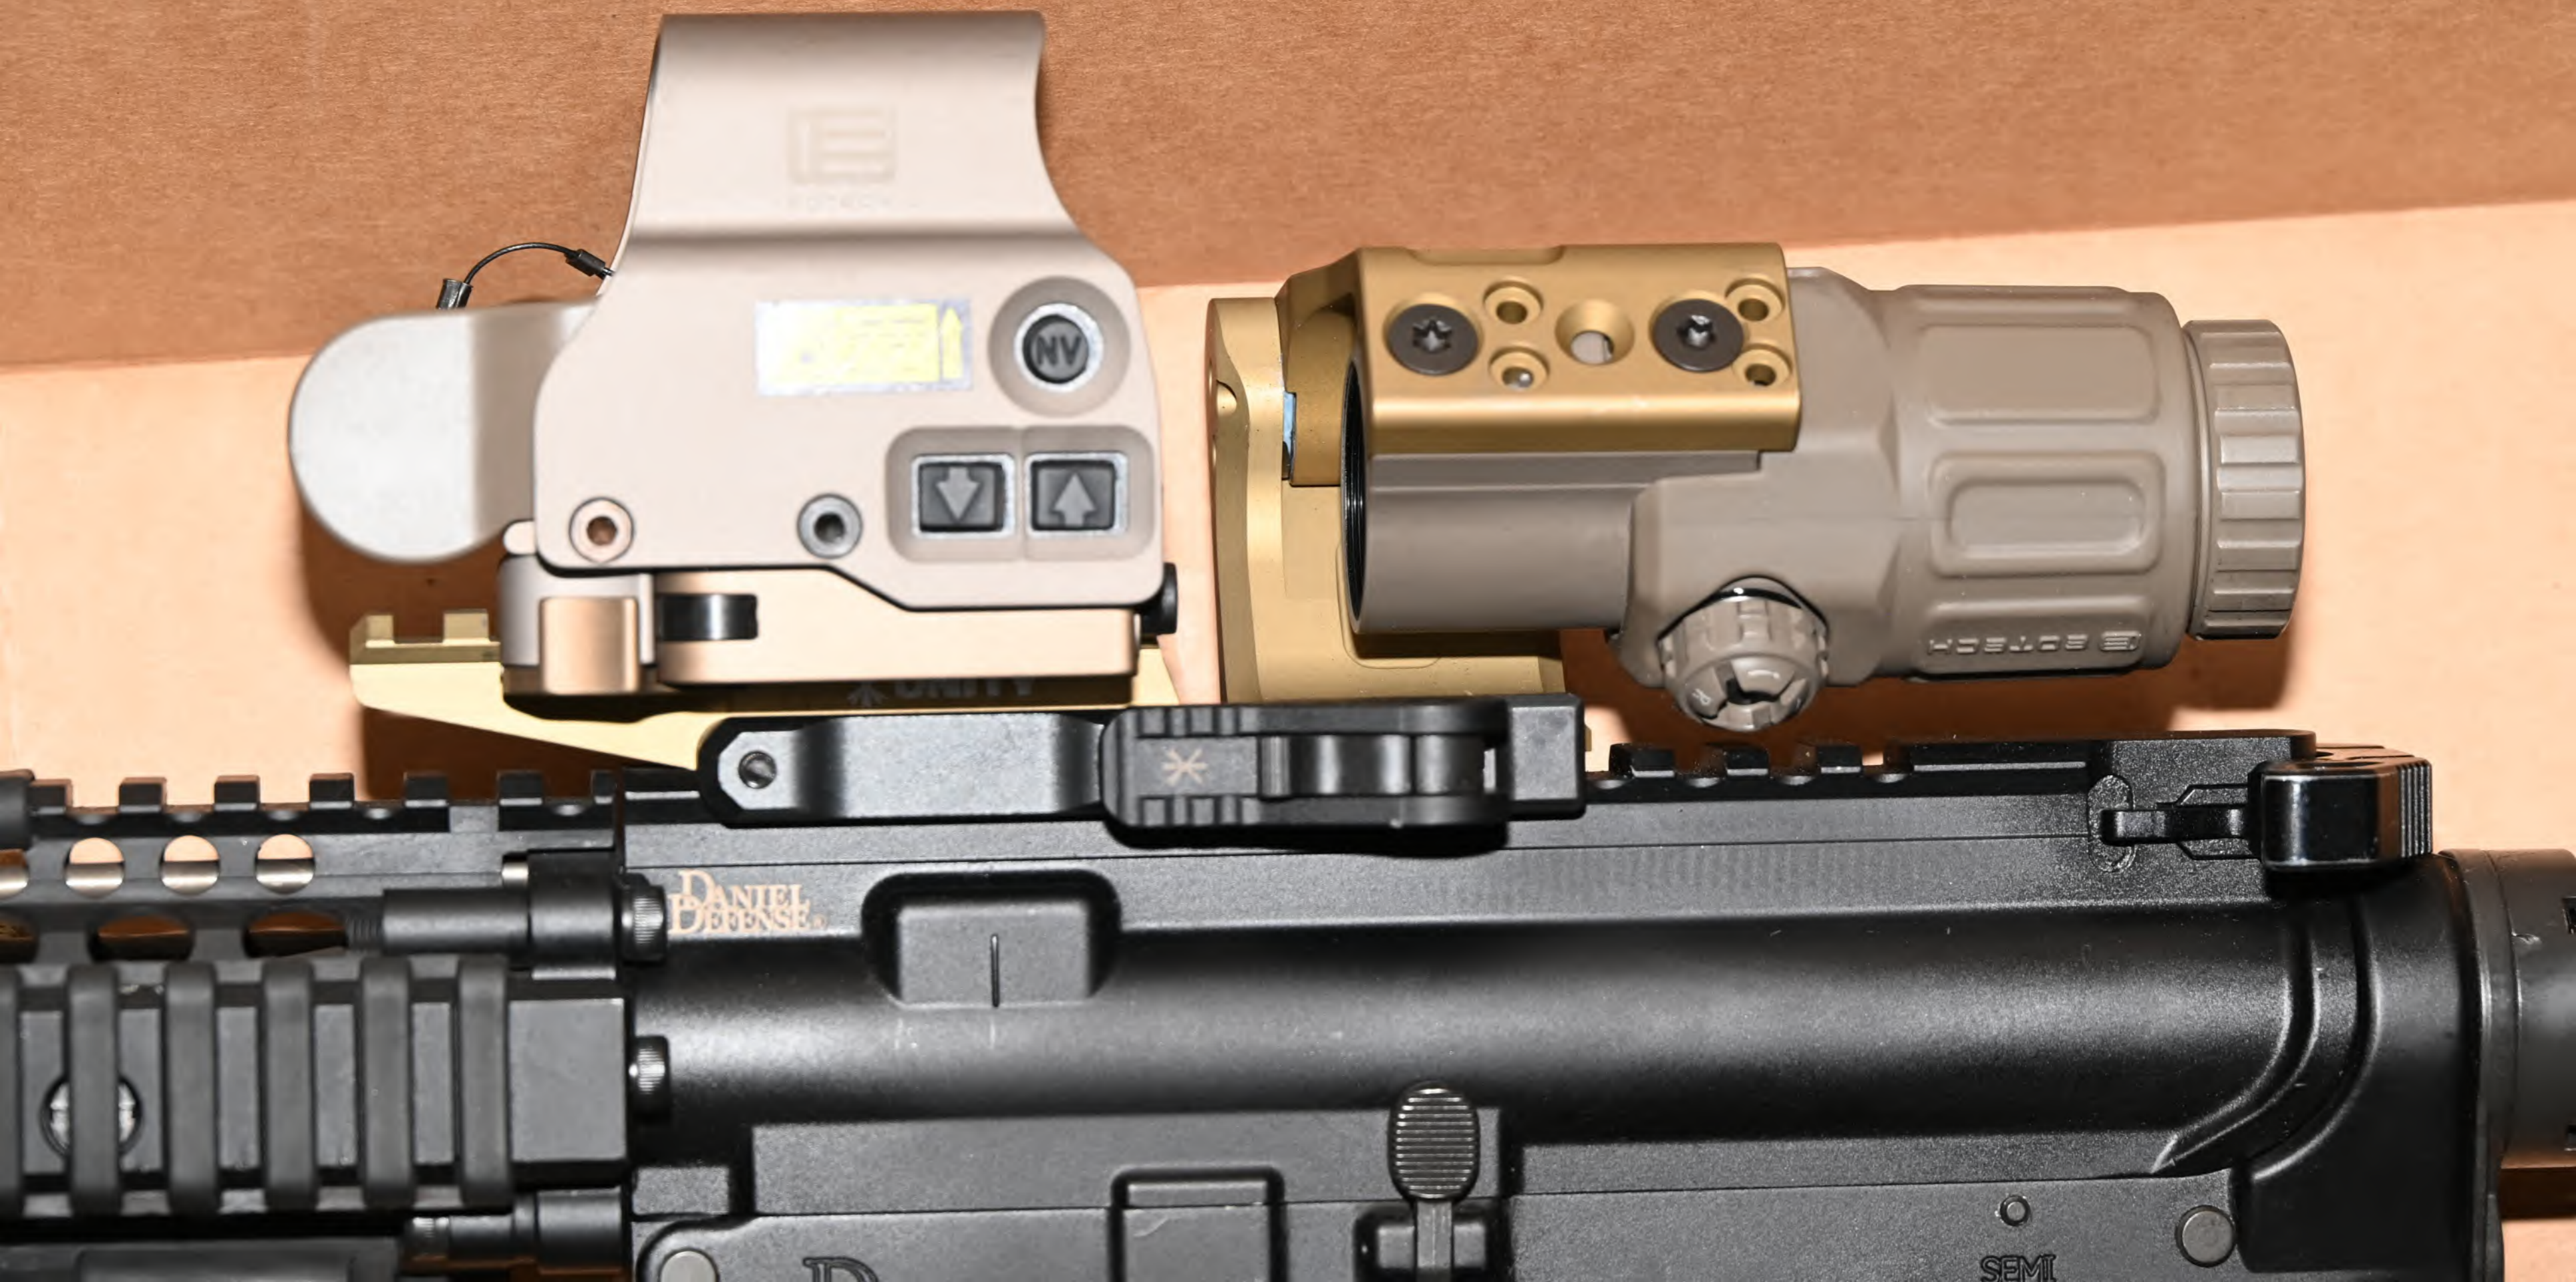

Branch # 2483

POLICE  
CUTSHALL #1930

**POLICE**  
CUTSHALL #1930

COLUMBUS  
SWAT

**POLICE**  
CUTSHALL #1930

**POLICE**  
CUTSHALL #1930

Robert Cutshall # 1930

AXON

510

COLUMBUS  
SWAT

POLICE  
BUS #5166

510

**POLICE**  
WILGUS #5166

**POLICE**  
**WILGUS #5166**

DANIEL DEFENSE

SEMI