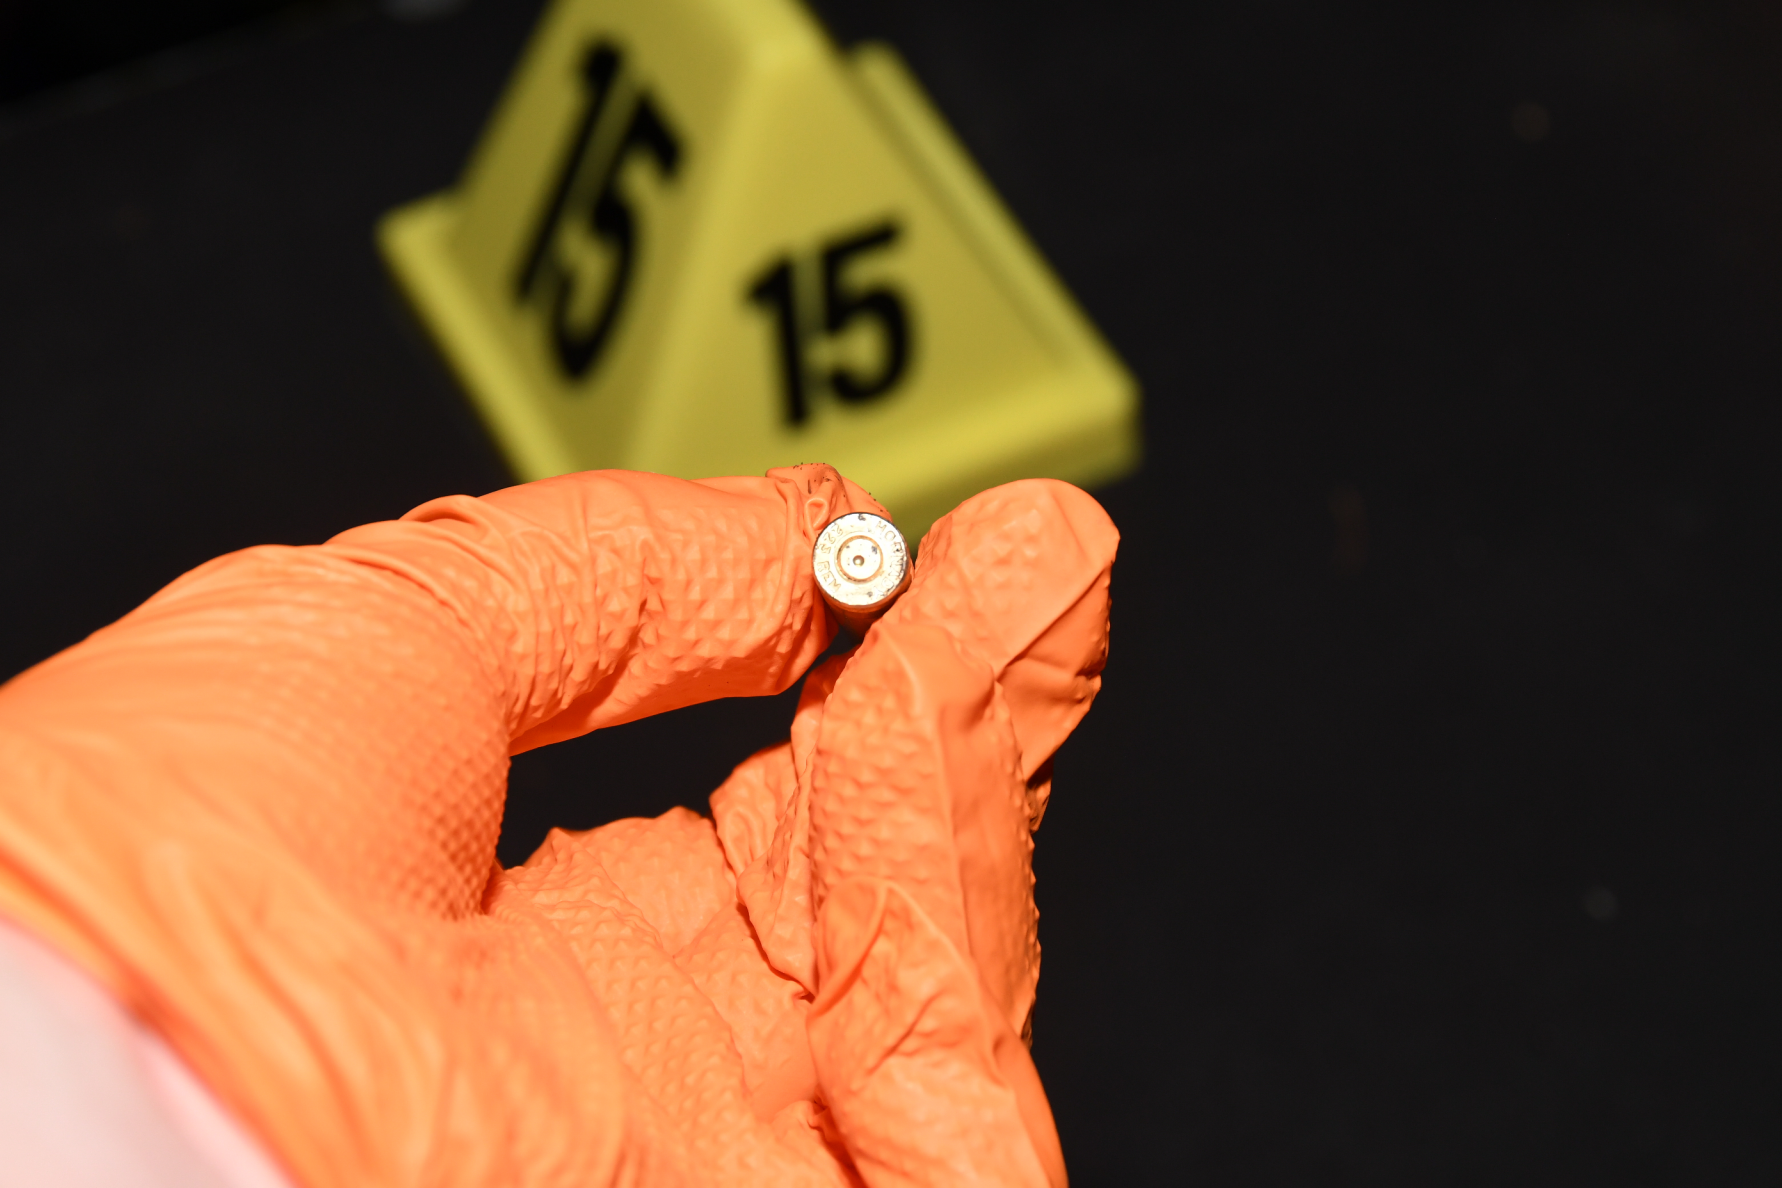

7  
40 UK  
9.5 UK  
42 EU  
28 CM  
MADE IN VIETNAM  
CÁI LÂN - VIETNAM

Agri-Fab

7

6

8

9

11

12