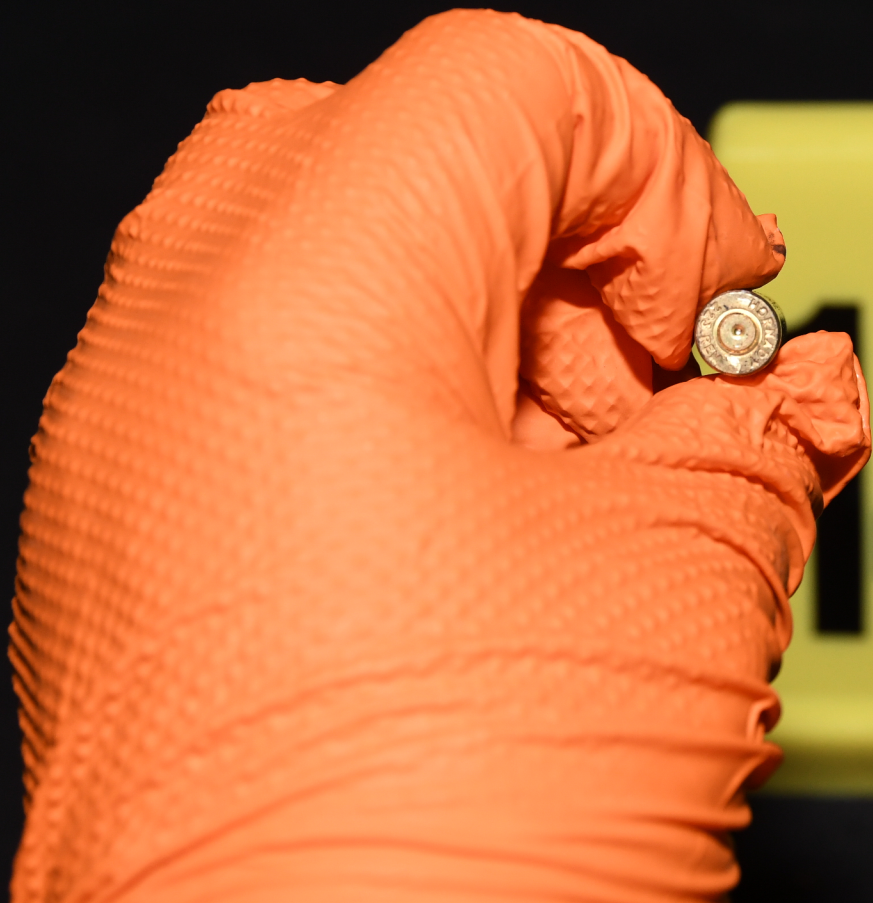

7  
40 UK  
9.5 UK  
42 EU  
28 CM  
MADE IN VIETNAM  
CÁI LÂN - VIETNAM

Agri-Fab

7

6

8

9

11

12