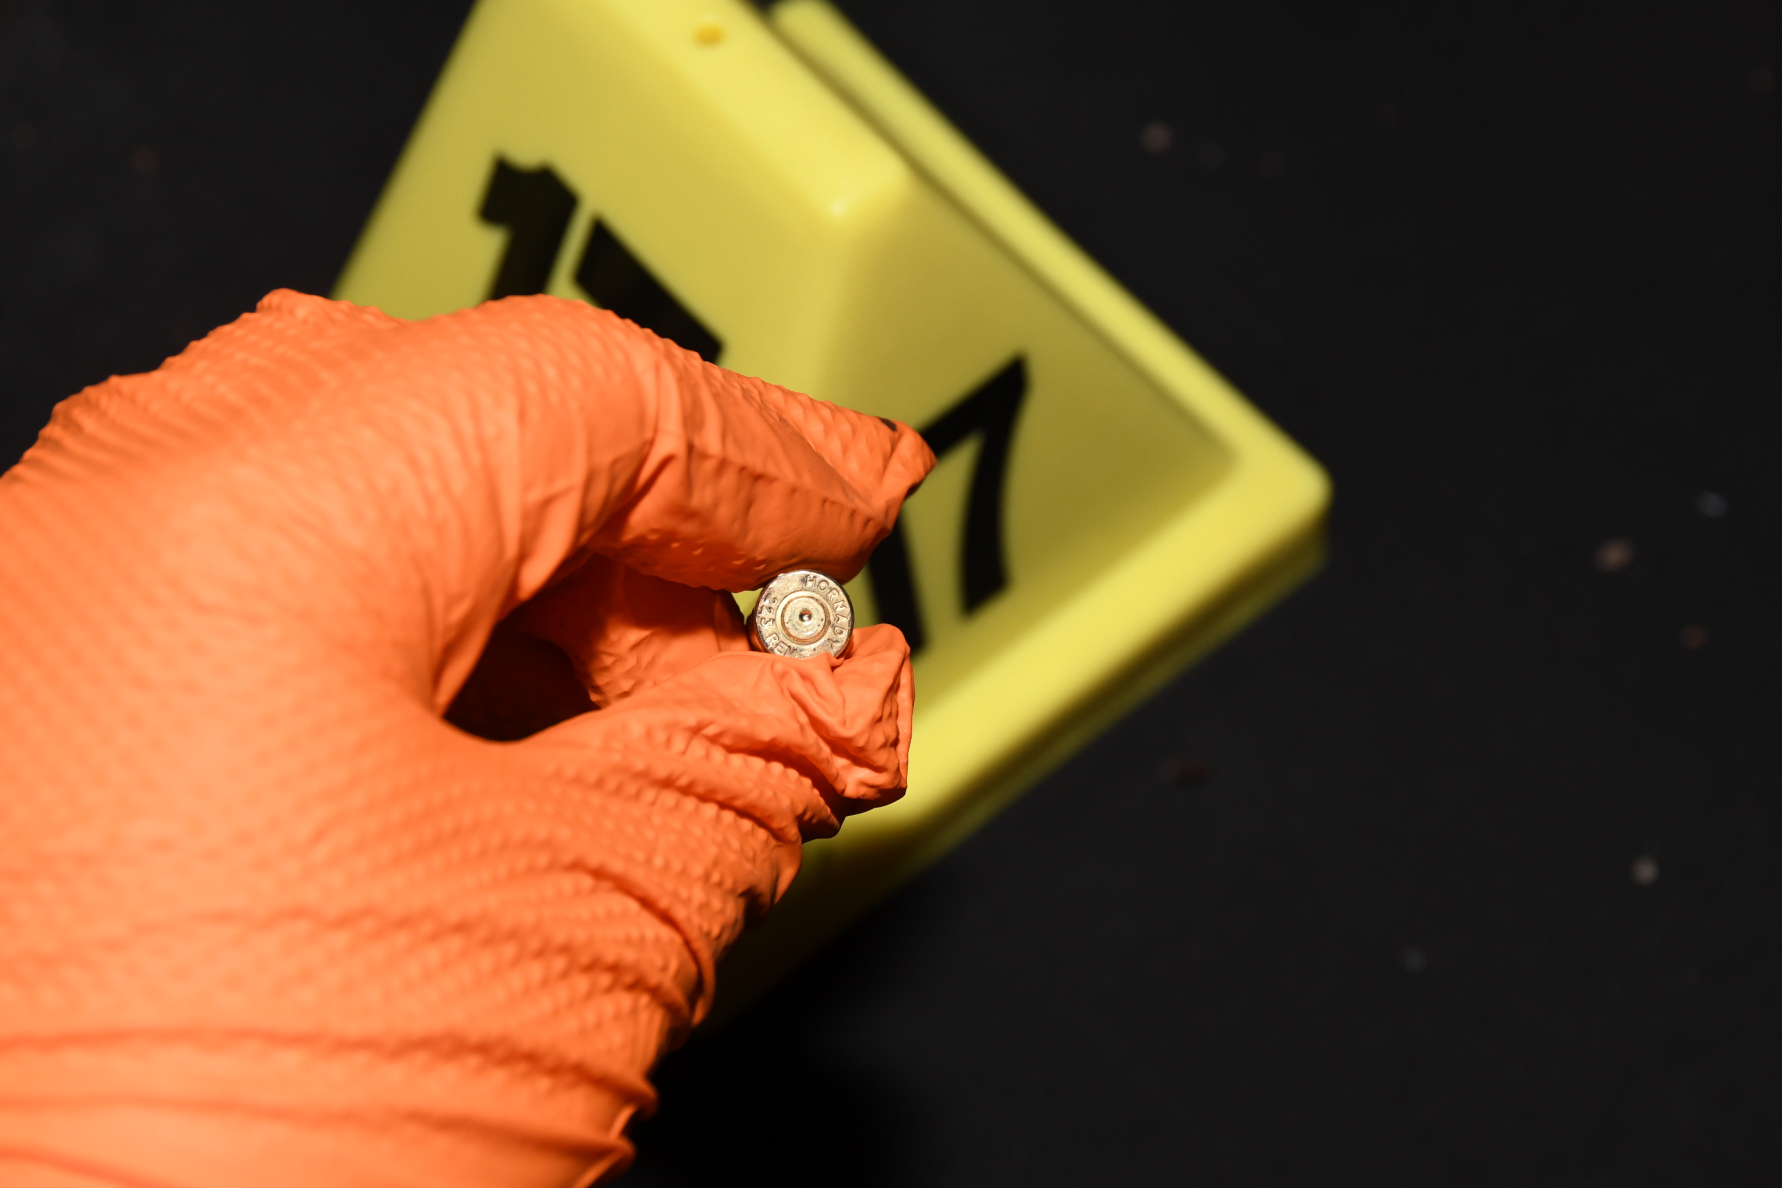

7  
40 UK  
9.5 UK  
42 EU  
28 CM  
MADE IN VIETNAM  
CÁI LÂN - VIETNAM

Agri-Fab

7

6

8

9

11

12