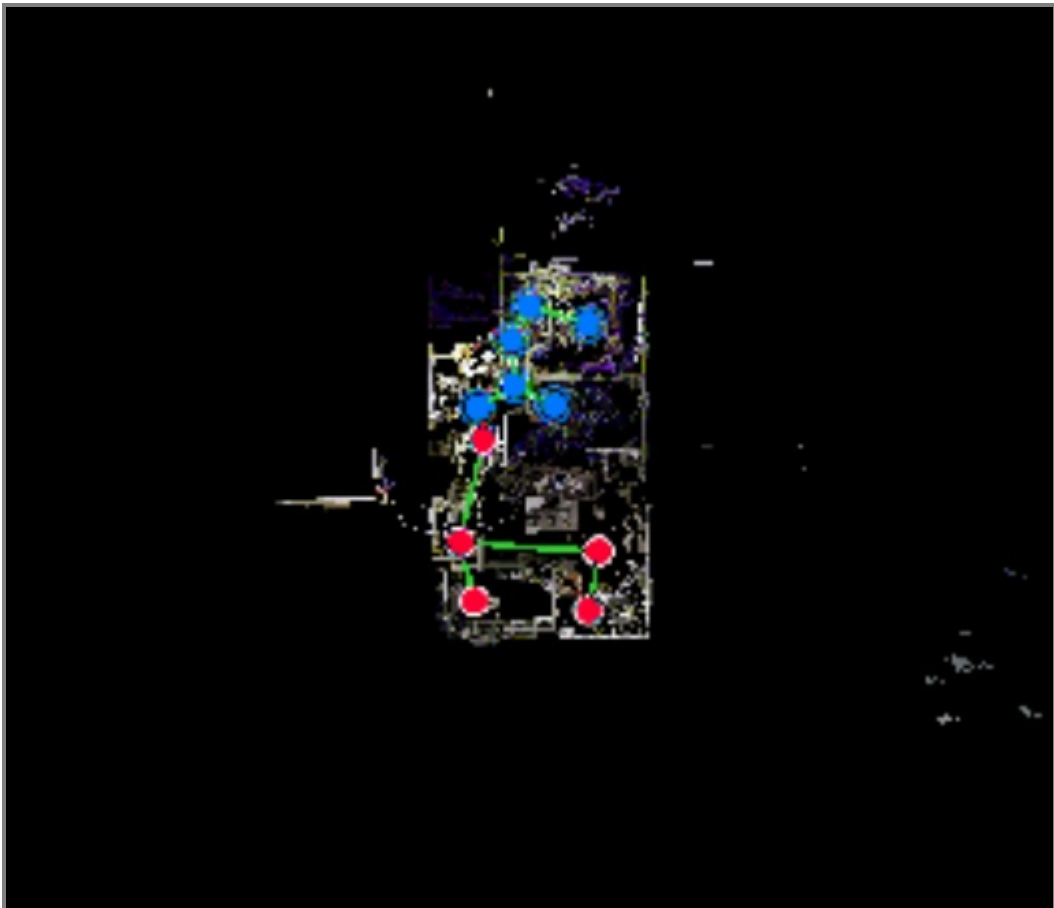

ProjectIcon