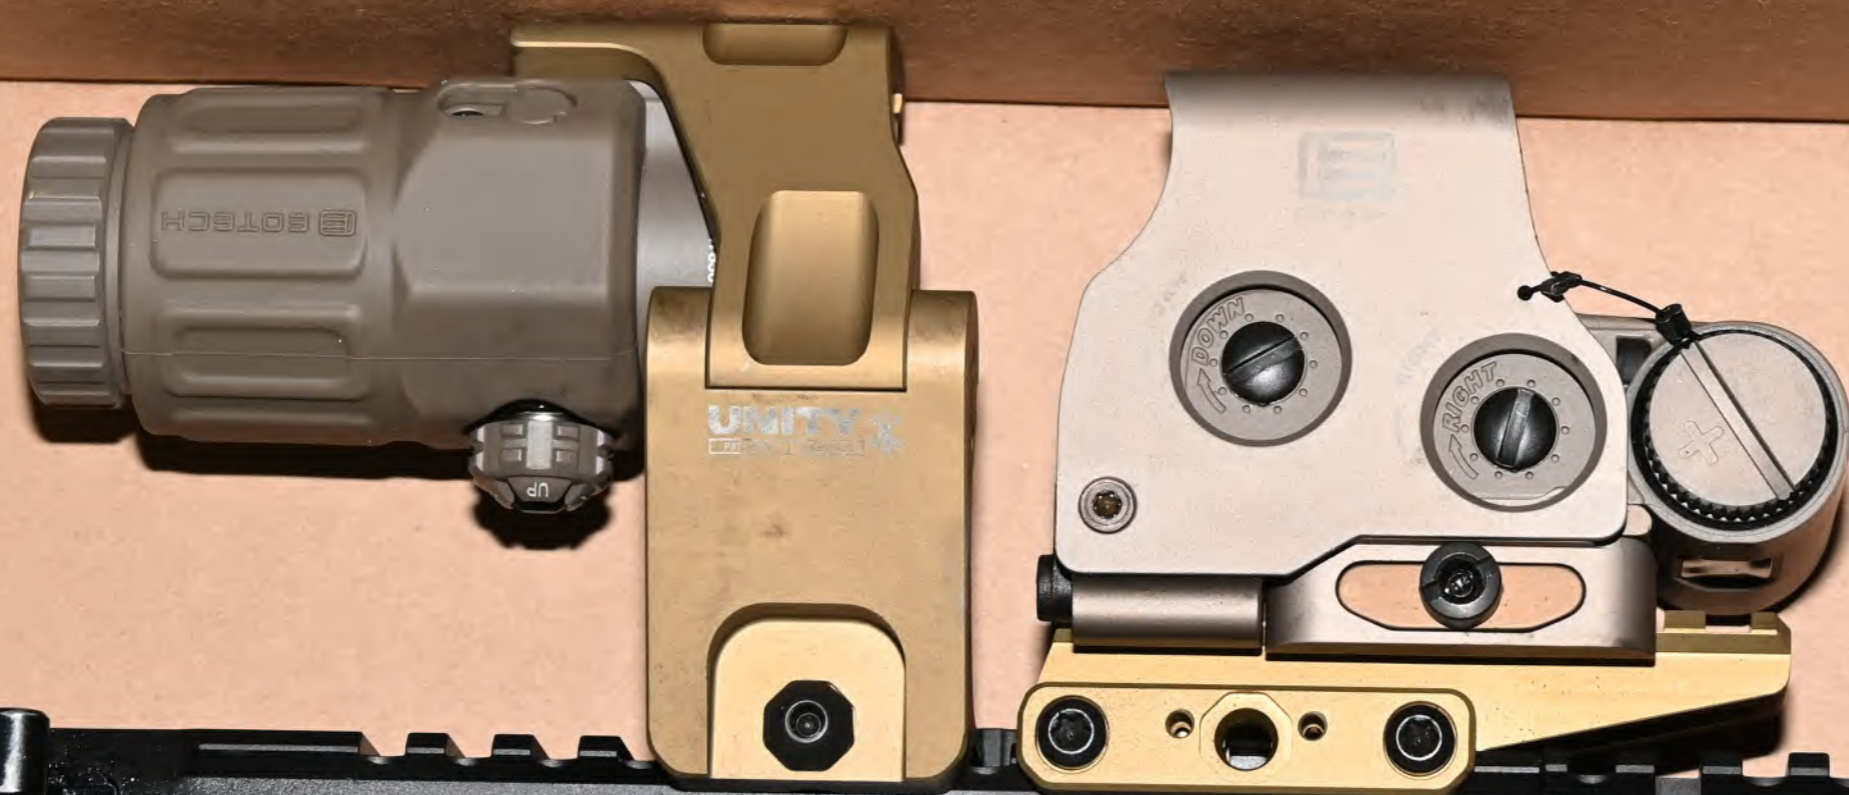

LOCK

S&W
90 LUGER

REQUIREMENT
FREIGHT CLASSIFICATION
BURSTING TEST 275
MIN COMB WT FACINGS 138
SIZE LIMIT 95
GROSS WT LT 95 LBS
LIMA, OHIO

DANIEL DEFENSE U.S. BLACK CREEK, GA USA U.S. PAT. 7,716,865

DANIEL DEFENSE